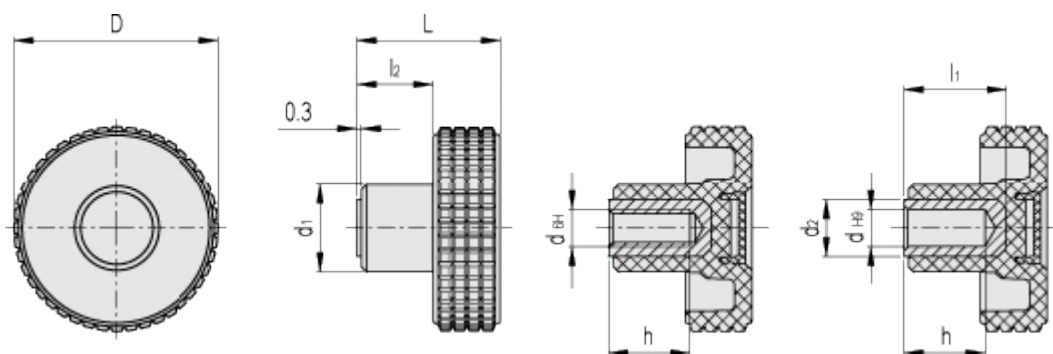

Data Sheet

Article number: 23020344212

Description: E+G Fingergreb MBT.50-B-M8-C2, orange centre cap

Measures

D	= 50	l2	= 16
d1	= 20		
d2	= -		
dH6	= M8		
dH9	= -		
h	= 20		
L	= 33		
l1	= -		